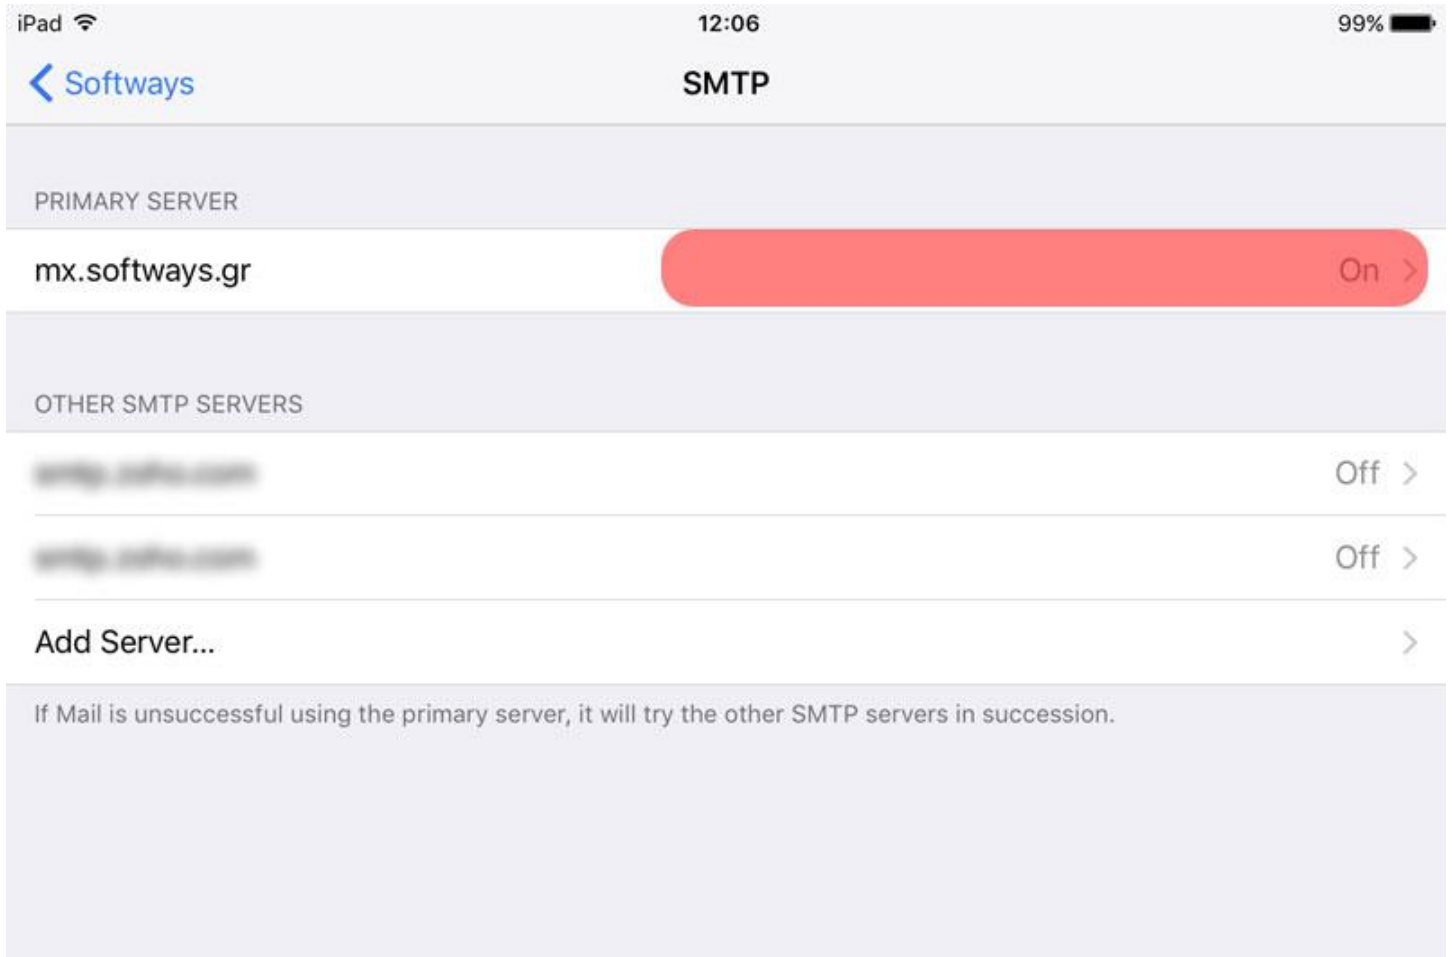

Username **damian.softways.gr**

Password **●●●●●●●●**

OUTGOING MAIL SERVER

SMTP **mx.softways.gr** >

Advanced >

Delete Account

9

10